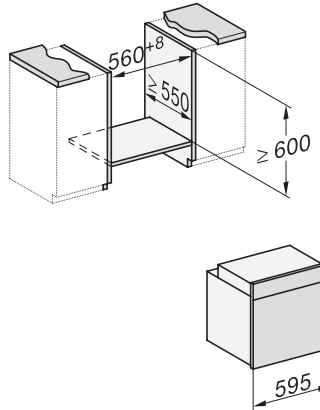

H 7860 BP

Ugn

i en perfekt kombinerbar design med stektermometer och BrilliantLight.

H226x-1B/BP/E/EP//IP, H2760B/BP, H28x0B/BP, H7x6xB/BP/BPX installation drawings

H2760B/BP, H28x0B/BP, H7x6xB/BP/BPX, DGC7351, DGC7151, installation drawings

H226x-1B/BP/E/EP//IP, H2760B/BP, H28x0B/BP, H7x6xB/BP/BPX, installation drawings

H226x-1B/BP/E/EP//IP, H2x6xB/BP, H7x6xB/BP/BPX, installation drawings

H2x6x-1B/BP/E/EP//IP, H2850BP, H7x6xB/BP/BPX, H2x6xB, installation drawings