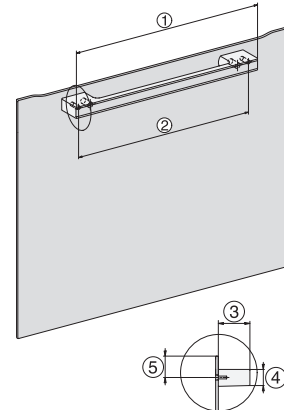

DG7x40, DGC7x4x, DGC7x6x, DG7635, DGM7x4x, DO7, H2860B/BP, H7240BM, H7x40BM, H7x4xB/BP, H7x6xB/BP, installation drawings